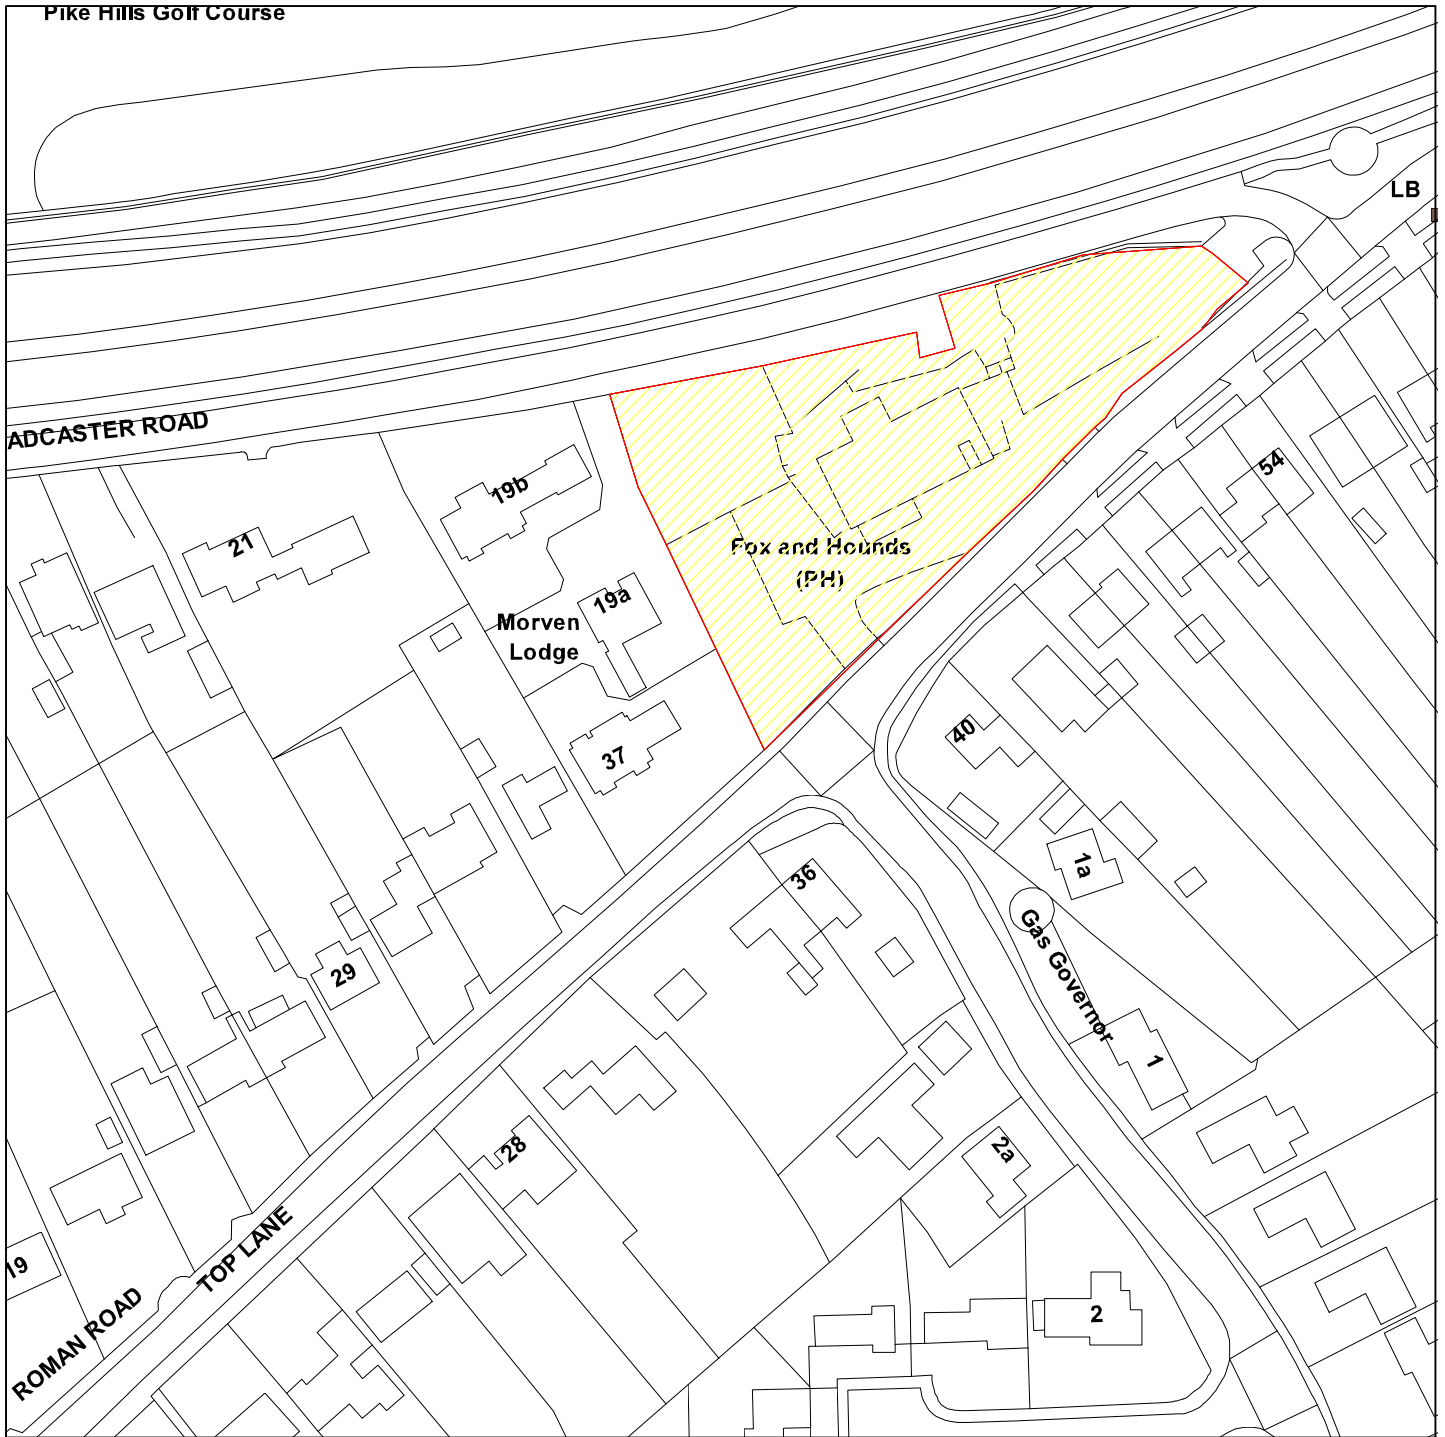

13/03099/FULM

Fox and Hounds, 39 Top Lane, Copmanthorpe

GIS by ESRI (UK)

Scale : 1:1250

Reproduced from the Ordnance Survey map with the permission of the Controller of Her Majesty's Stationery Office © Crown Copyright 2000.